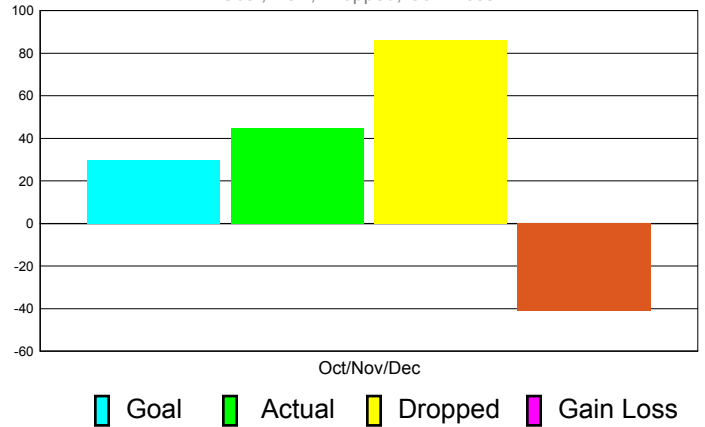

Membership Results 2011-2012

Goal, New, Dropped, Gain/Loss